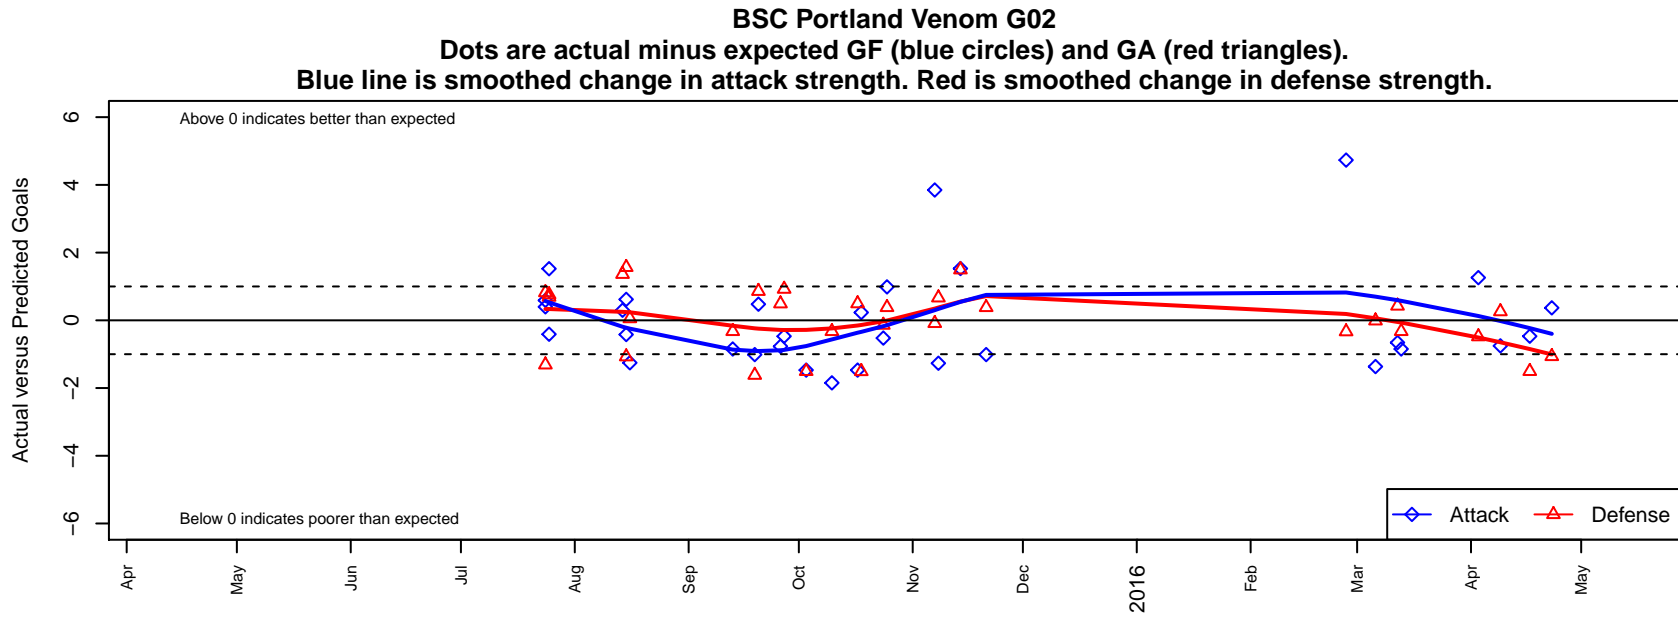

**attack and defense variance (black dot)
relative to other teams
and top 10 in region**

**attack and defense rating
relative to others at age
and all opponents in last 13 months**

BSC Portland Venom G02

Bridlemile SC
Portland, OR
G02 total strength=620
attack=0.61 defense=0.47
fall league = PTT G02 Div 2 Red
spr league = Spr OYS G02 Div 2

alt names used:
BSC Portland 02G Venom
BSC Portland 02G Venom
BSC PORTLAND 02G VENOM (OR)
BSC Portland 02G Venom
BSC Portland 02G Venom

Venues played:
2015 Oswego Nike Cup Bronze U13
2015 Mt Hood Challenge U13
2015 PTT G02 Division 2 Red
2015 OYS Founders Cup G02
2015 Spr OYS G02 Division 2