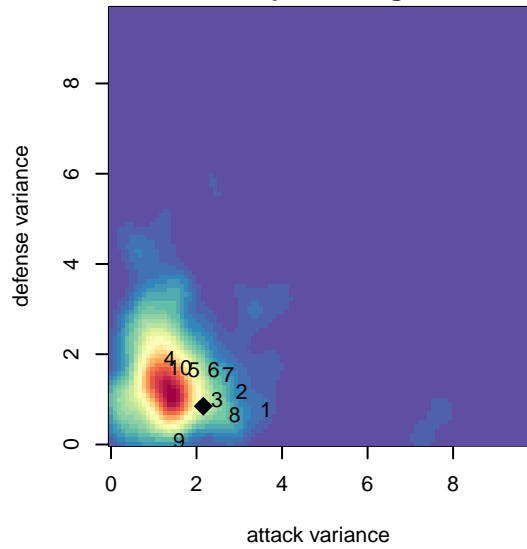

**attack and defense variance (black dot)
relative to other teams
and top 10 in region**