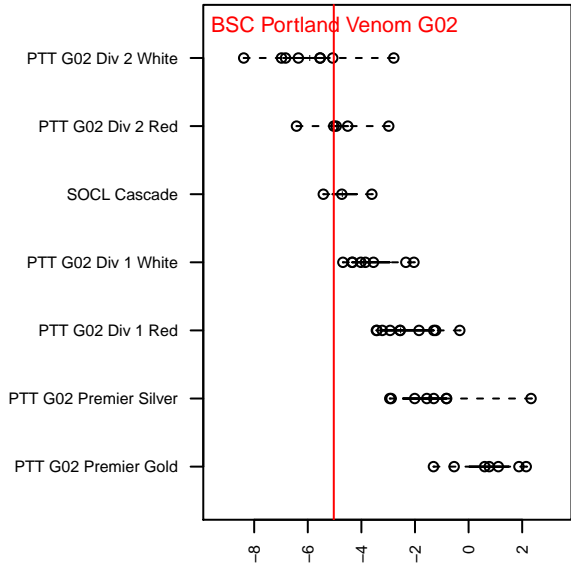

**attack and defense rating
relative to others at age
and all opponents in last 13 months**